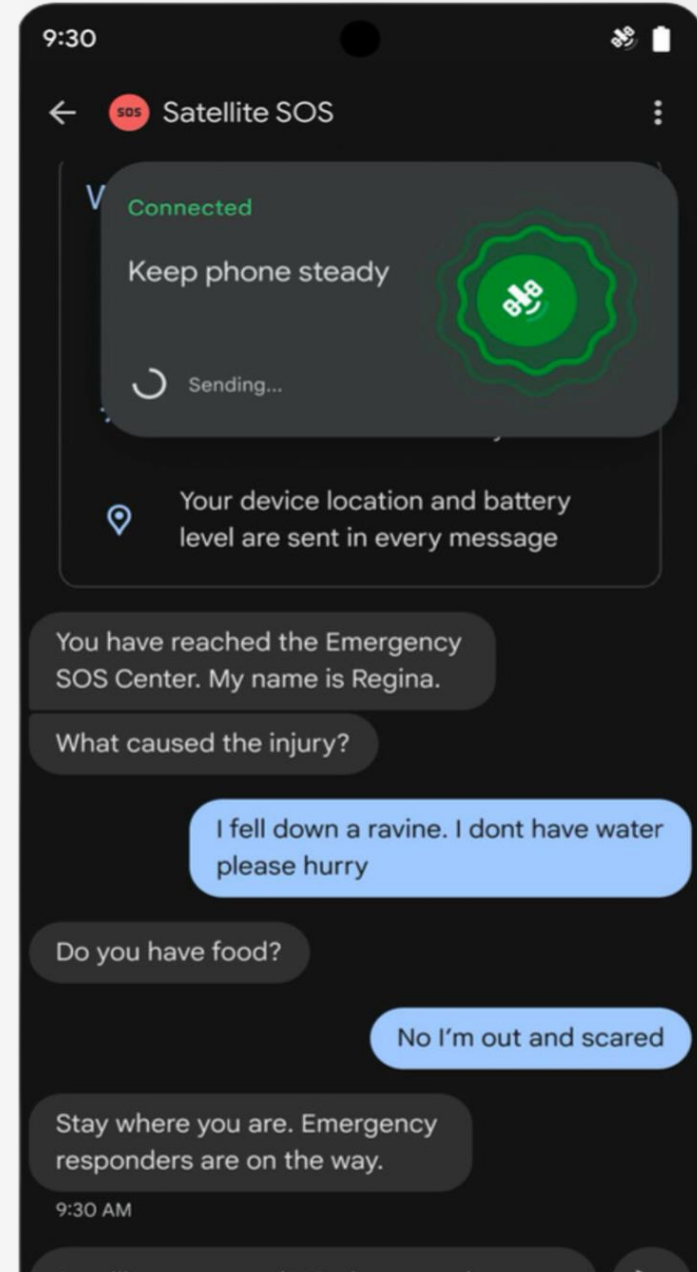

Commercially live across 15.3M mi²

Supported by Earth stations around the world and proprietary Skylo RAN & Core, 24/7 NOC

Our Non-Terrestrial Network service is 'direct-to-device'

Access satellite networks for 2-way text messages and SMS, location sharing, app data, and SOS

Seamless switching between cellular and satellite; **no carrier spectrum needed**

Connect with your existing, compatible device; **no extra hardware needed**

Addresses 2.5B+ devices/year – frictionless way to add dual-mode connectivity to any cellular device