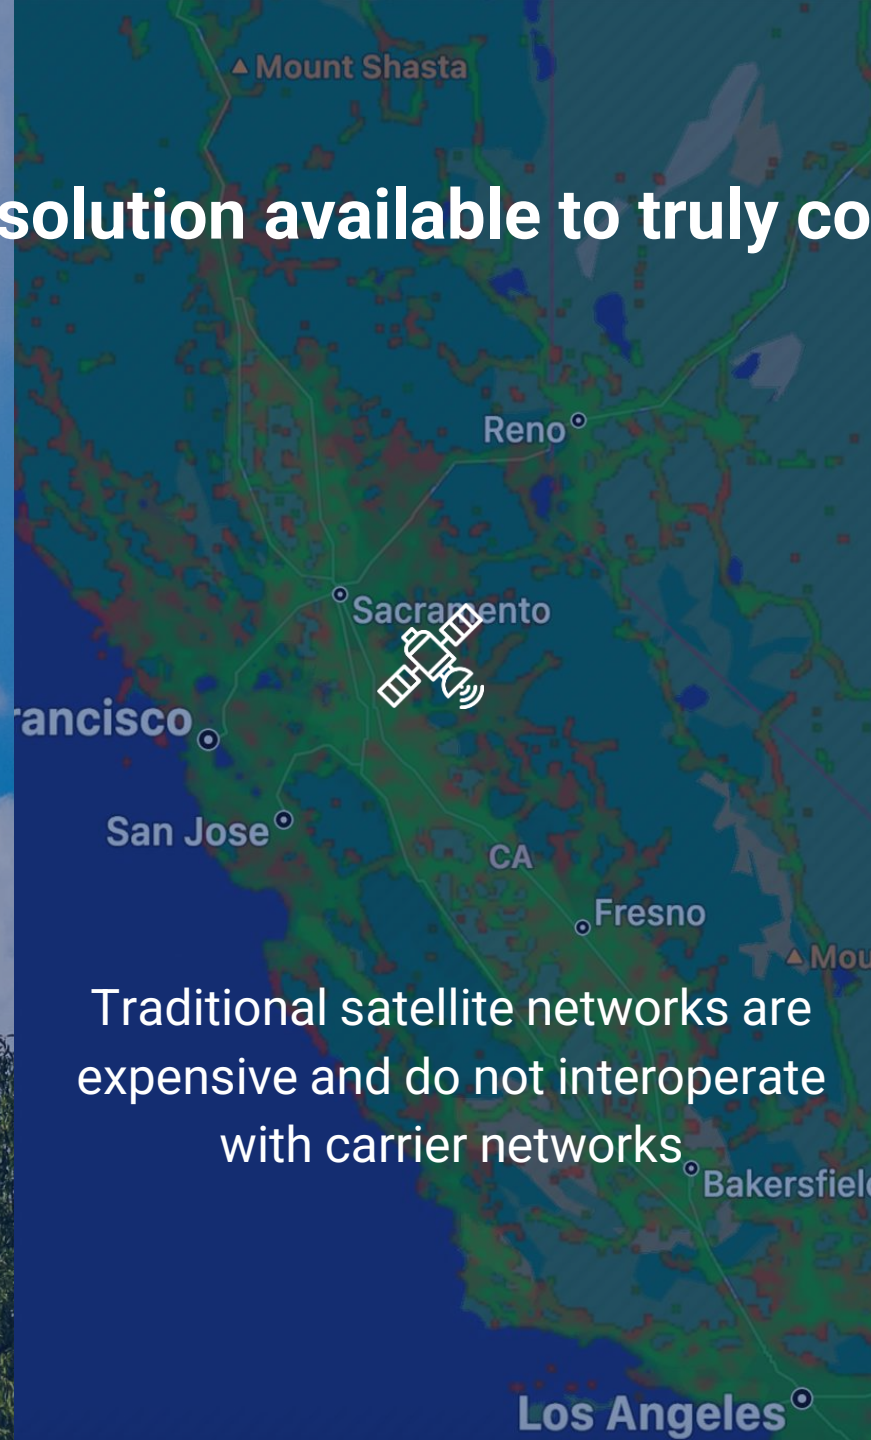

Traditional satellite networks are expensive and do not interoperate with carrier networks