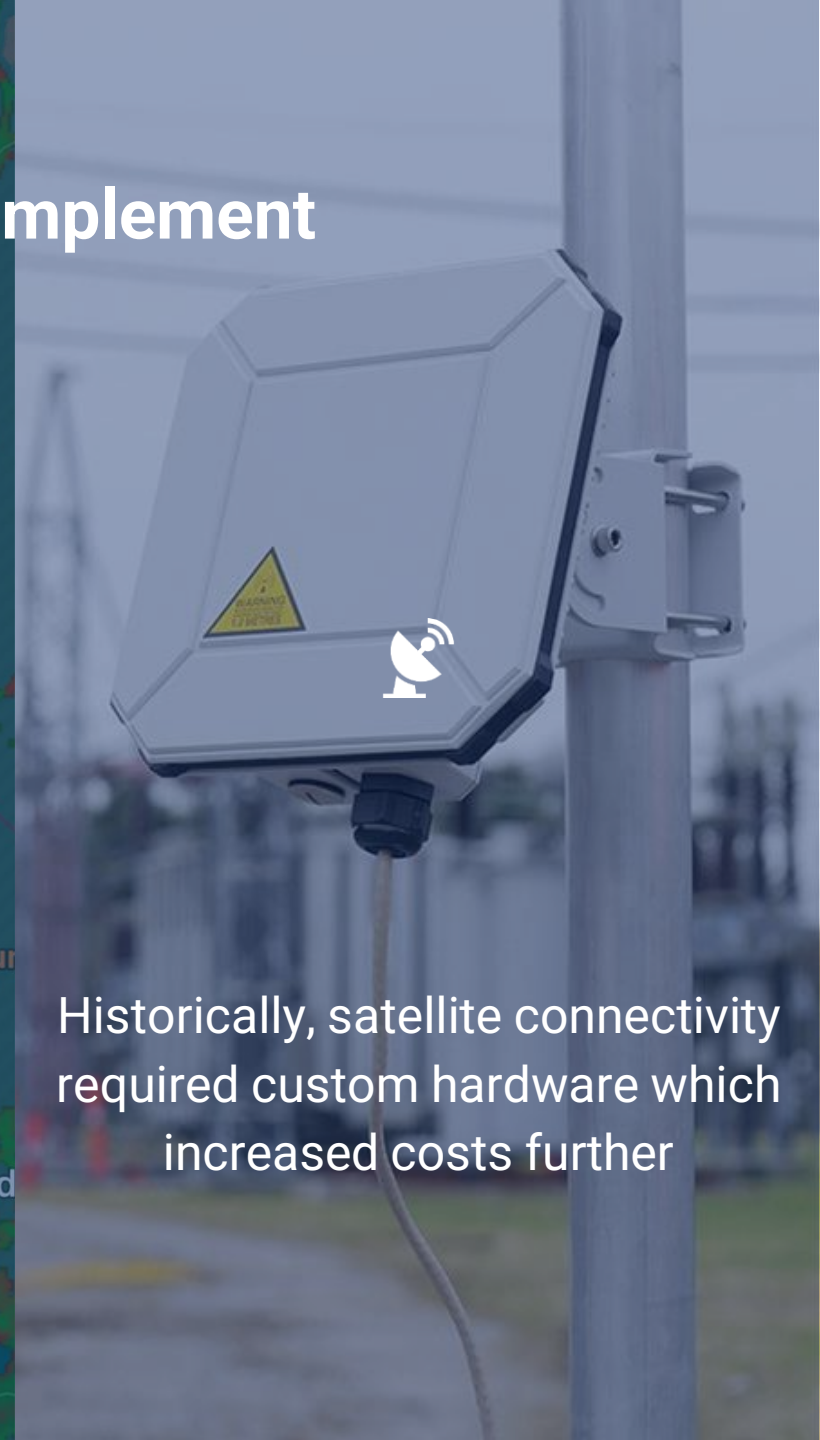

Historically, satellite connectivity required custom hardware which increased costs further