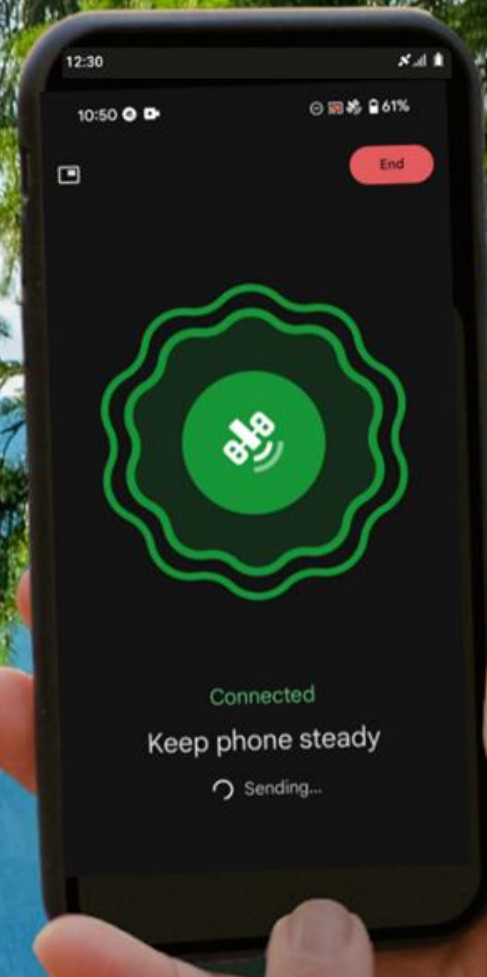

Official Broadcast Partner

Official Media Partners

THE WALL STREET JOURNAL.
BARRON'S GROUP

An Event Of

Never Lose Coverage

October 8, 2024

Skylo is a commercially live, direct to device connectivity provider over our satellite network in partnership with MNO's and IoT MVNO's around the world

We use geostationary satellites with coverage today across >40 countries, over 4 continents.

Leveraging 3GPP r17 standards, without the need for special hardware,

Skylo is the only NTN solution available to truly complement cellular networks